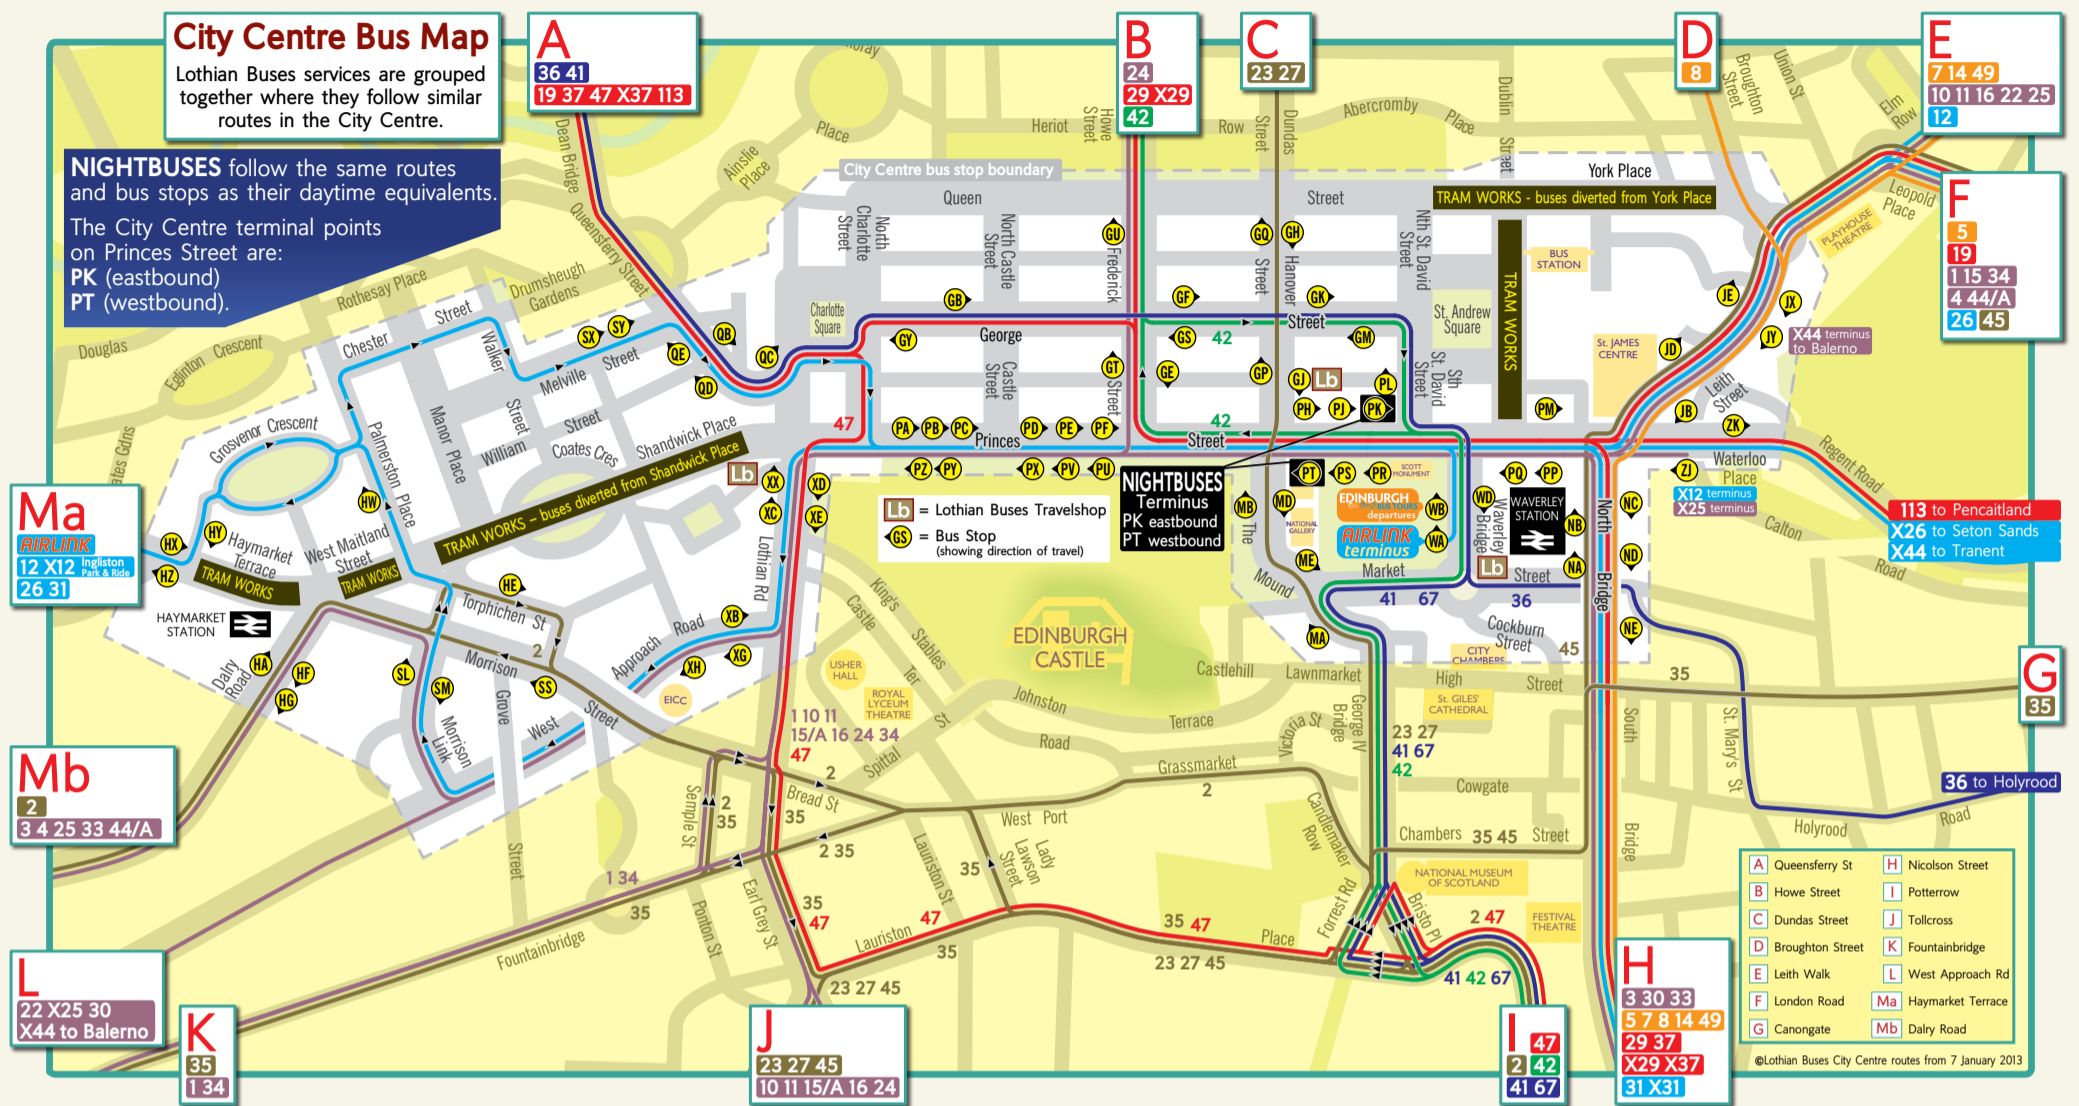

Where to find your bus in Edinburgh City Centre from 7 January 2013

Service	Heading towards	Bus Stop Code
1	Easter Road (foot)	XC PA PE PJ JD
1	Clermiston	JY PP PT PX XD
2	The Jewel	HA HE
2	Gyle Centre	SS HF
3	Mayfield	HA SM XX PC PH ND
3	Clovenstone	NB PP PT PX PZ XH SL HF
4	The Jewel	HA SM XC PA PE PK JD
4	Hillend	JY PT PX PZ XH SL HG
5	The Jewel	NA JD
5	Hunter's Tryst	JX JB ND
7	Newhaven	NA JE
7	Royal Infirmary	JX JB NE
8	Muirhouse	NA JE
8	Royal Infirmary	JX JB ND
10	Western Harbour	XC PB PF PM JE
10	Torphin/Bonaly	JY PS PU PY XE
11	Ocean Terminal	XC PB PF PM JE
11	Hylvots Bank	JY PS PU PY XE
12	Seafield	HX SY PB PF PM JE
12	Gyle Centre/Ingliston P&R/Ratho	JY PS PV PY XH HW HY
X12	Waterloo Place	HX SY PB PF PK ZK
X12	Ingliston P&R/Ratho	ZJ PP PV PY XG HW HZ
14	Muirhouse	NA JE
14	Greendykes	JX JB NC
15	Eastfield	XC PA PE PK JD
15/A	Penicuik	JY (15 only) PS PU PY XE
16	Silverknowes	XC PB PF PM JE
16	Colinton	JY PS PU PY XE
19	King's Road	QB GB GE PJ JD
19	Granton	JY PQ PR GT GY QD
22	Ocean Terminal	XB XC PB PF PM JE
22	Gyle Centre	JY PP PT PX XD XG
23	Trinity	MA MB GP GQ
23	Greenbank/Glenlockhart	GH GJ MD ME
24	West Granton	XC PD GT GU
24	Royal Infirmary	GE PU PY XE
25	Restalrig	HA SM XC PB PF PM JE
25	Riccarton	JY PP PT PX PZ XH SL HF
X25	Waterloo Place	XB XC PB PF PK ZK
X25	Riccarton	ZJ PP PX PZ XG
26	Seton Sands/Tranent	HX SY PA PE PK JD
26	Clerwood	JY PS PV PY XH HW HY

Service	Heading towards	Bus Stop Code
X26	Port Seton	SY PA PE PK ZK then Regent Rd
X26	Haymarket	ZJ PP PV PY XG HW
27	Silverknowes	MA MB GP GQ
27	Hunter's Tryst	GH GJ MD ME
29/X29	Gorebridge/Mayfield	GE PH ND
29/X29	Silverknowes/Muirhouse	NB PQ PR GT GU
30	Musselburgh	XB XX PC PH NC
30	Clovenstone	NB PP PT PX XD XG
31	Bonnyrigg/Polton Mill/Rosewell	HX SX PC PJ NE
31	East Craigs	NB PP PS PV PY XH HW HY
X31	Bonnyrigg	SX PC PJ NE
X31	Haymarket	NB PP PV PY XG HW
33	Gorebridge/Dalkeith	HA SM XX PC PH NC
33	Baberton	NB PP PT PX PZ XH SL HF
34	Ocean Terminal	XC PA PE PJ JD
34	Riccarton	JY PP PT PX XD
36	Holyrood	QB GB GF GK WD
36	Ocean Terminal	WB GM GS GY QD
37/X37	Penicuik	QB GB GE PJ NE
37/X37	Silverknowes/Granton	NB PQ PR GT GY QD
41	King's Buildings/Craighouse	QB GB GF GK WD
41	Cramond	MA WB GM GS GY QE
42	King's Road	GF GK WD
42	Davidson's Mains/Craigleith	MA WB PR GT GU
44	Tranent/Wallyford/Whitecraig	HA SM XC PA PE PK JD
44/A	Balerno	JY PT PX PZ XH SL HG
X44	to Tranent	HW SY PA PE PK ZK then Regent Rd
X44	from Tranent to City Centre	ZJ PP PX PZ XG HW
X44	to Balerno	JY PT PX PZ XG
X44	from Balerno to City Centre	XB XC PA PE PK JD
45	Riccarton	JX JB ND
45	Queen Margaret Uni	NA JD
47	Penicuik	QB XE
47	Granton	XC QD
49	The Jewel	NA JE
49	Rosewell	JX JB NC
67	Bush	GK WD
67	St. Andrew Square	MA WB PL
113 (ELB)	Pencaitland	QB GB GE PK ZK then Regent Rd
113 (ELB)	Western General Hospital	ZJ PQ PR GT GY QD
AIRLINK	From Edinburgh Airport drop off at:	HX QC PD WA
AIRLINK	To Edinburgh Airport	WA XD HZ

0131 555 6363

Lothian
buses.com