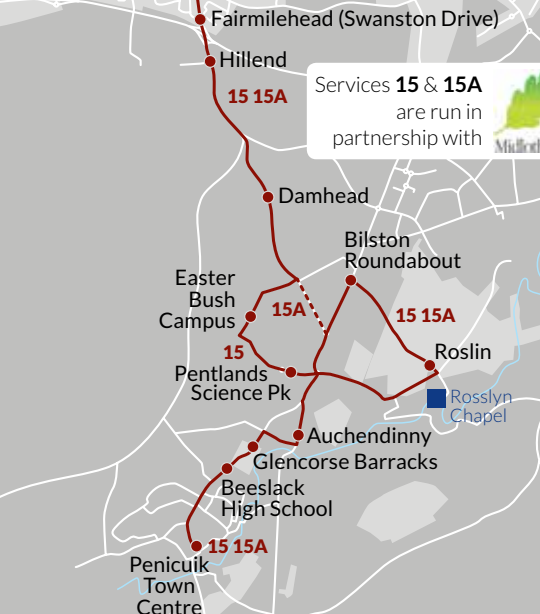

## Welcome aboard **service 15 15A**

- Revised route - rerouted through the City Centre via Waterloo Place and Regent Road. Extended from Levenhall to Prestonpans on Mondays to Saturdays serving the new housing development at Prestongrange.
- Sunday buses run to/from Waterloo Place instead of St. Andrew Square.

- West End
- Usher Hall
- Tollcross
- Bruntfield
- Churchhill
- Morningside Station
- South Morningside School
- Braids
- Buckstone Shops
- Fairmilehead Crossroads
- Waverley Steps
- Princes St
- Abbeyhill
- Meadowbank Stadium
- Meadowbank House
- Piershill
- King's Road
- Portobello Town Hall
- Joppa
- Eastfield Terminus
- Fisherrow (Ship Inn)
- Musselburgh Race Course
- Musselburgh Police Station
- Levenhall R-about
- Haddington Road
- PRESTONPANS
- Alexander Drive
- Schaw Road
- Johnny Cope Stone
- Meadowmill Sports Centre