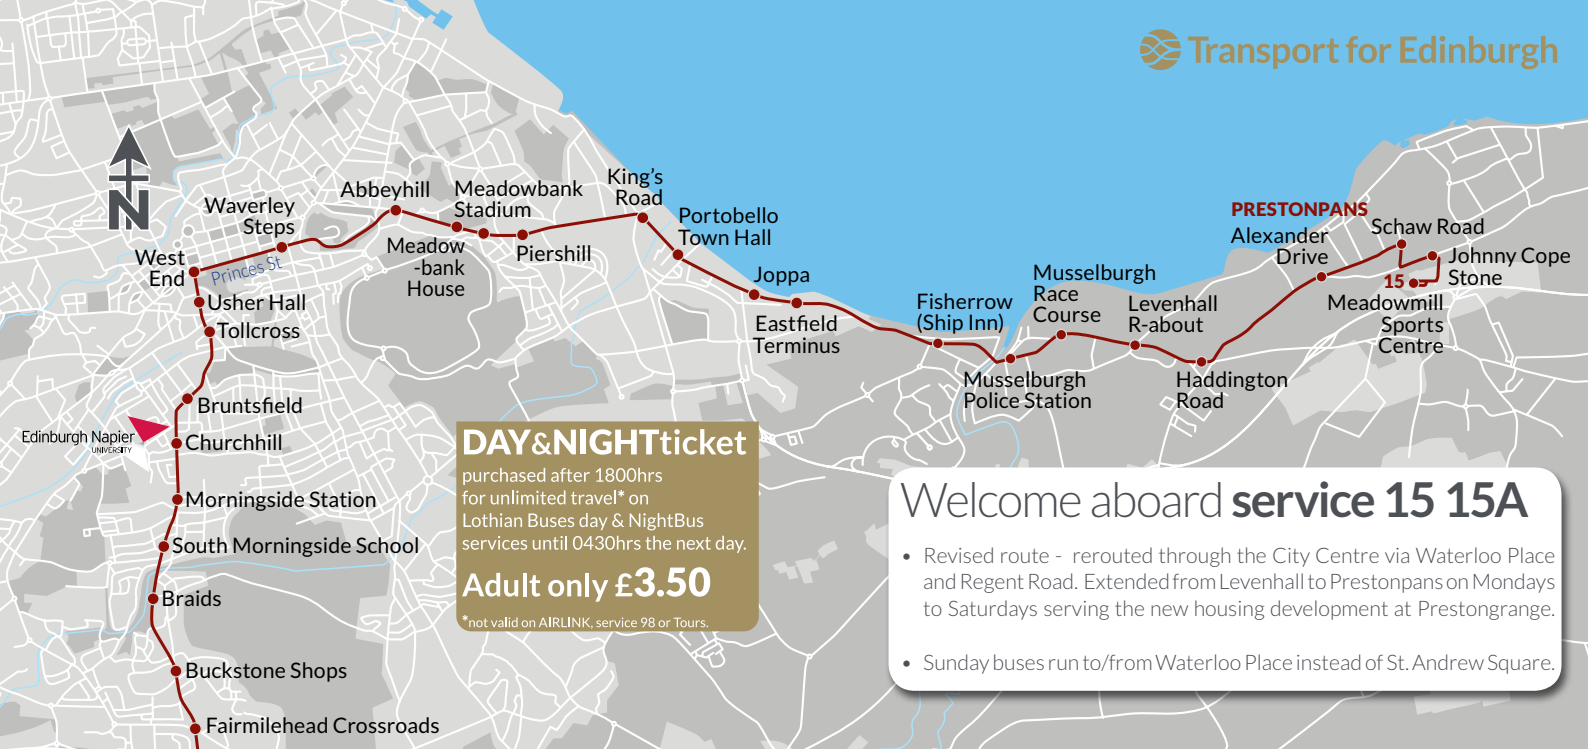

DAY & NIGHT ticket

purchased after 1800hrs for unlimited travel* on Lothian Buses day & NightBus services until 0430hrs the next day.

Adult only £3.50

*not valid on AIRLINK, service 98 or Tours.

Welcome aboard **service 15 15A**

- Revised route - rerouted through the City Centre via Waterloo Place and Regent Road. Extended from Levenhall to Prestonpans on Mondays to Saturdays serving the new housing development at Prestongrange.
- Sunday buses run to/from Waterloo Place instead of St. Andrew Square.

- West End
- Usher Hall
- Tollcross
- Bruntfield
- Churchhill
- Morningside Station
- South Morningside School
- Braids
- Buckstone Shops
- Fairmilehead Crossroads
- Waverley Steps
- Princes St
- Abbeyhill
- Meadowbank Stadium
- Meadowbank House
- Piershill
- King's Road
- Portobello Town Hall
- Joppa
- Eastfield Terminus
- Fisherrow (Ship Inn)
- Musselburgh Race Course
- Musselburgh Police Station
- Levenhall R-about
- Haddington Road
- PRESTONPANS
- Alexander Drive
- Schaw Road
- Johnny Cope Stone
- Meadowmill Sports Centre